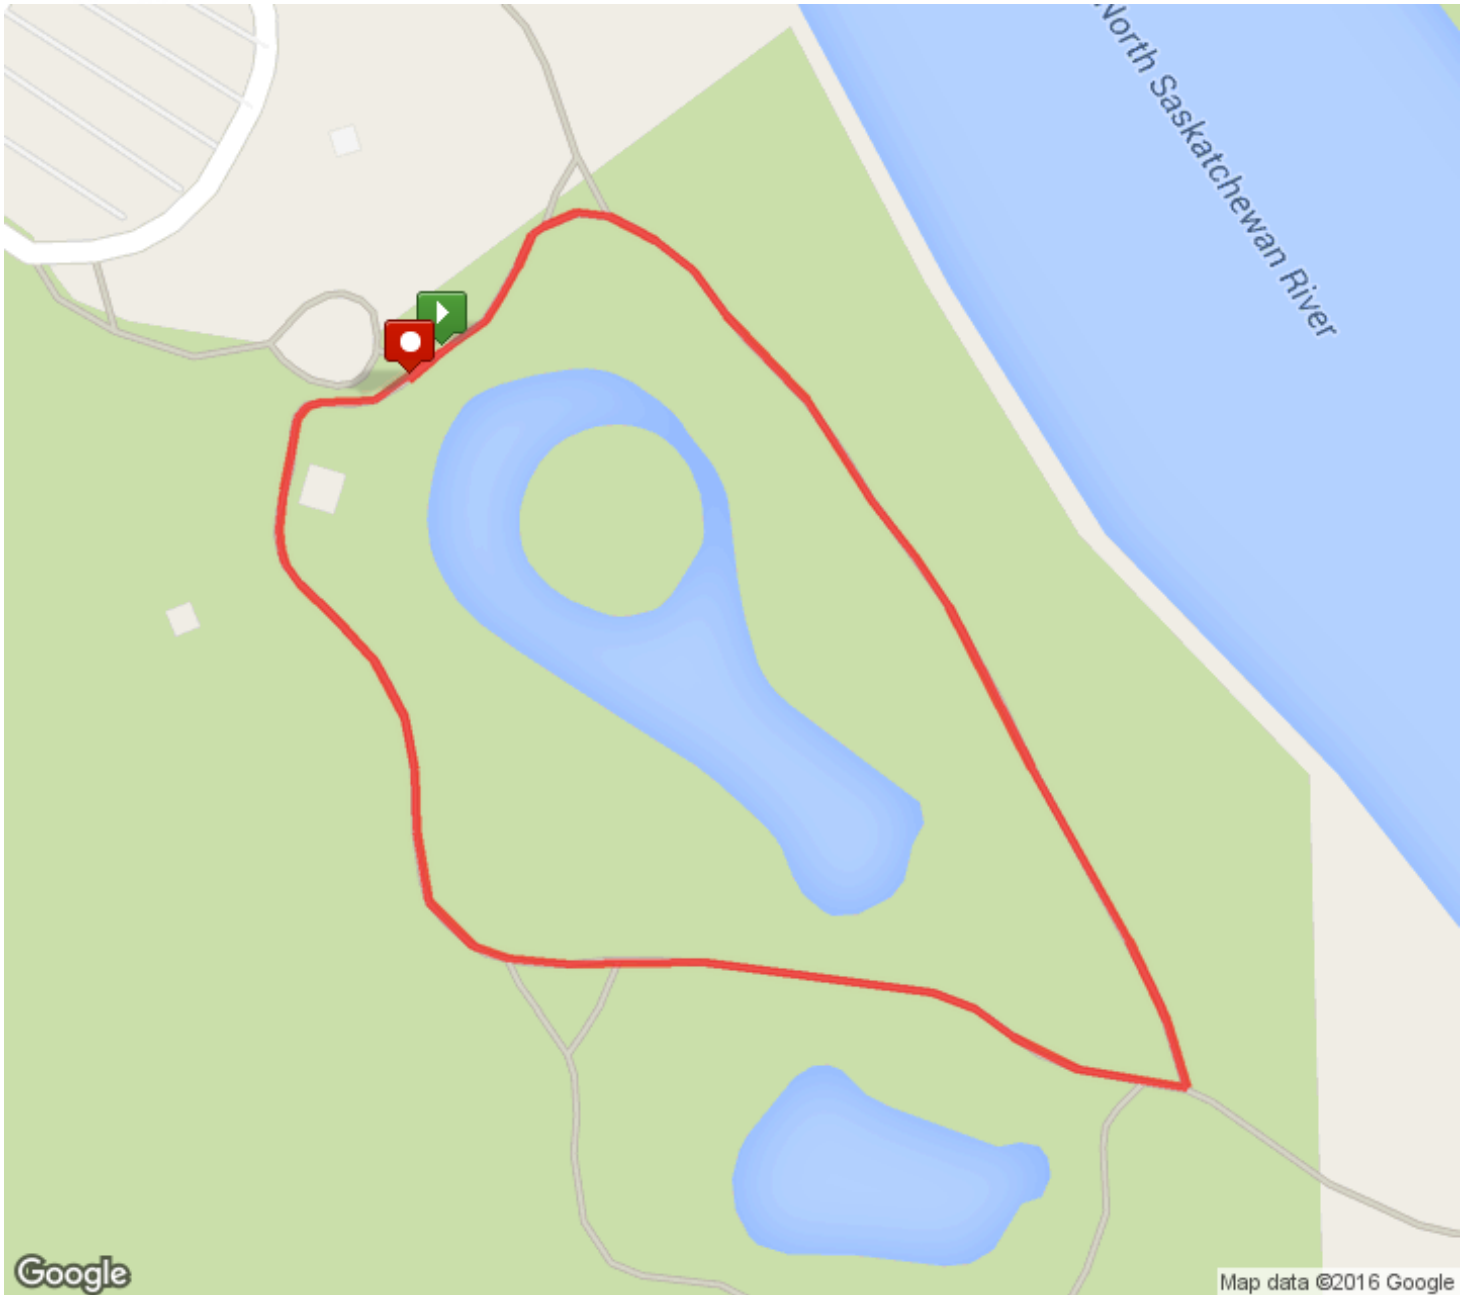

mapmyrun

Large Lake Loops
Distance: 1.0 km
Elevation: 4.07 m (Max: 626.84 m)

5-7 X 1km Loops Hard Efforts with
2 min Rest

	Head southwest	0 km (+0.1 km)
	Head south	0.1 km (+0.17 km)
	Head southeast	0.27 km (+0.12 km)
	Head east	0.39 km (+0.14 km)
	Turn left Destination will be on the left	0.52 km (+0.03 km)
	Head northwest	0.55 km (+0.19 km)
	Head northwest	0.74 km (+0.11 km)
	Head northwest	0.84 km (+0.11 km)
	Head southwest	0.95 km (+0.02 km)
	Head southwest	0.98 km (+0.01 km)
	Head southwest	0.98 km (+0.02 km)
	Destination	1 km (+0 km)
