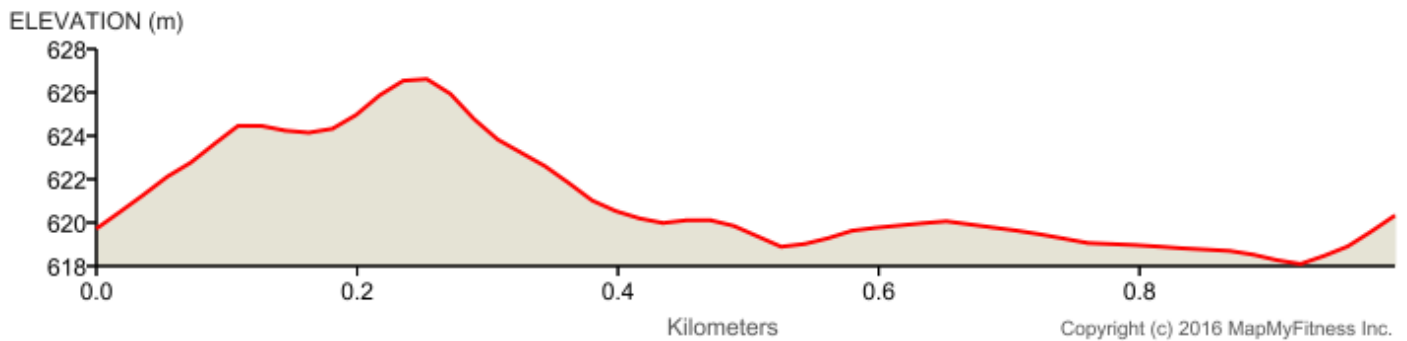

mapmyrun

Large Lake Loops
Distance: 1.0 km
Elevation: 4.07 m (Max: 626.84 m)

5-7 X 1km Loops Hard Efforts with
2 min Rest

	Head southwest	0 km (+0.1 km)
	Head south	0.1 km (+0.17 km)
	Head southeast	0.27 km (+0.12 km)
	Head east	0.39 km (+0.14 km)
	Turn left Destination will be on the left	0.52 km (+0.03 km)
	Head northwest	0.55 km (+0.19 km)
	Head northwest	0.74 km (+0.11 km)
	Head northwest	0.84 km (+0.11 km)
	Head southwest	0.95 km (+0.02 km)
	Head southwest	0.98 km (+0.01 km)
	Head southwest	0.98 km (+0.02 km)
	Destination	1 km (+0 km)
